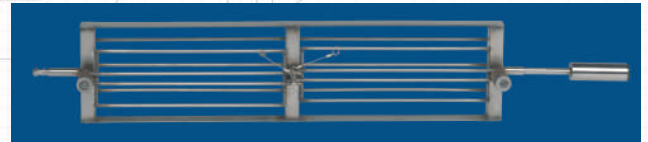

**Standard spit:** made from food-grade stainless steel and is designed for use with poultry and small roasts. Skewers for larger roasts are available.

**Roast spit:** features adjustable sections allowing boned lamb legs, whole rumps and rolled roasts to be cooked with ease.

**Lifting Rod:** a multi-purpose tool specifically designed to key into the end of the spit making it easy to lift them onto the trolley. The slot in the end of the rod is used to unscrew the hot skewers.

**Sauce Blender:** heavy duty "stab" type. It blends 20 litres of ingredients quickly, and its stainless steel construction makes it easy to clean for reuse with different mixes.

**Racks:** heavy duty commercial quality and are designed for wall mounting. Our racks are available in a variety of sizes and models for different spit types and quantities.

**Crumb Mixer** specially designed to suit medium to high volume businesses. Complete with an in-built water misting feature, it can blend 10kg of crumb mix in less than five minutes.

**Trolleys:** made of food-grade stainless steel these trolleys are designed specially for use with the Radiant 2000™ making it quick and easy to load and unload spits. Our trolleys incorporate a shallow tray-style surface, which drains into a removable stainless pan and have locking castors.