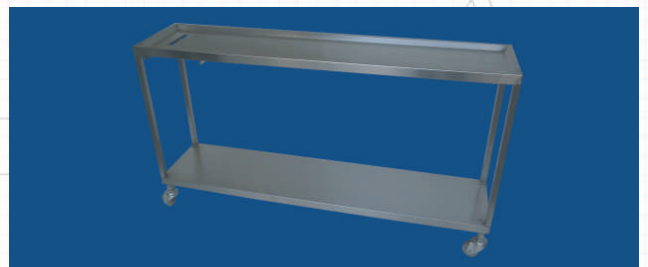

**Standard spit:** made from food-grade stainless steel and is designed for use with poultry and small roasts. Skewers for larger roasts are available.

**Roast spit:** features adjustable sections allowing boned lamb legs, whole rumps and rolled roasts to be cooked with ease.

**Lifting Rod:** a multi-purpose tool specifically designed to key into the end of the spit making it easy to lift them onto the trolley. The slot in the end of the rod is used to unscrew the hot skewers.

**Sauce Blender:** heavy duty "stab" type. It blends 20 litres of ingredients quickly, and its stainless steel construction makes it easy to clean for reuse with different mixes.

**Racks:** heavy duty commercial quality and are designed for wall mounting. Our racks are available in a variety of sizes and models for different spit types and quantities.

**Crumb Mixer** specially designed to suit medium to high volume businesses. Complete with an in-built water misting feature, it can blend 10kg of crumb mix in less than five minutes.

**Trolleys:** made of food-grade stainless steel these trolleys are designed specially for use with the Radiant 2000™ making it quick and easy to load and unload spits. Our trolleys incorporate a shallow tray-style surface, which drains into a removable stainless pan and have locking castors.