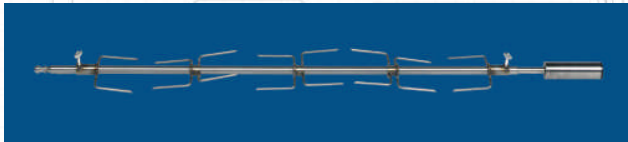

**Standard spit:** made from food-grade stainless steel and is designed for use with poultry and small roasts. Skewers for larger roasts are available.

**Roast spit:** features adjustable sections allowing boned lamb legs, whole rumps and rolled roasts to be cooked with ease.

**Lifting Rod:** a multi-purpose tool specifically designed to key into the end of the spit making it easy to lift them onto the trolley. The slot in the end of the rod is used to unscrew the hot skewers.

**Sauce Blender:** heavy duty "stab" type. It blends 20 litres of ingredients quickly, and its stainless steel construction makes it easy to clean for reuse with different mixes.

**Racks:** heavy duty commercial quality and are designed for wall mounting. Our racks are available in a variety of sizes and models for different spit types and quantities.

**Crumb Mixer** specially designed to suit medium to high volume businesses. Complete with an in-built water misting feature, it can blend 10kg of crumb mix in less than five minutes.

**Trolleys:** made of food-grade stainless steel these trolleys are designed specially for use with the Radiant 2000™ making it quick and easy to load and unload spits. Our trolleys incorporate a shallow tray-style surface, which drains into a removable stainless pan and have locking castors.